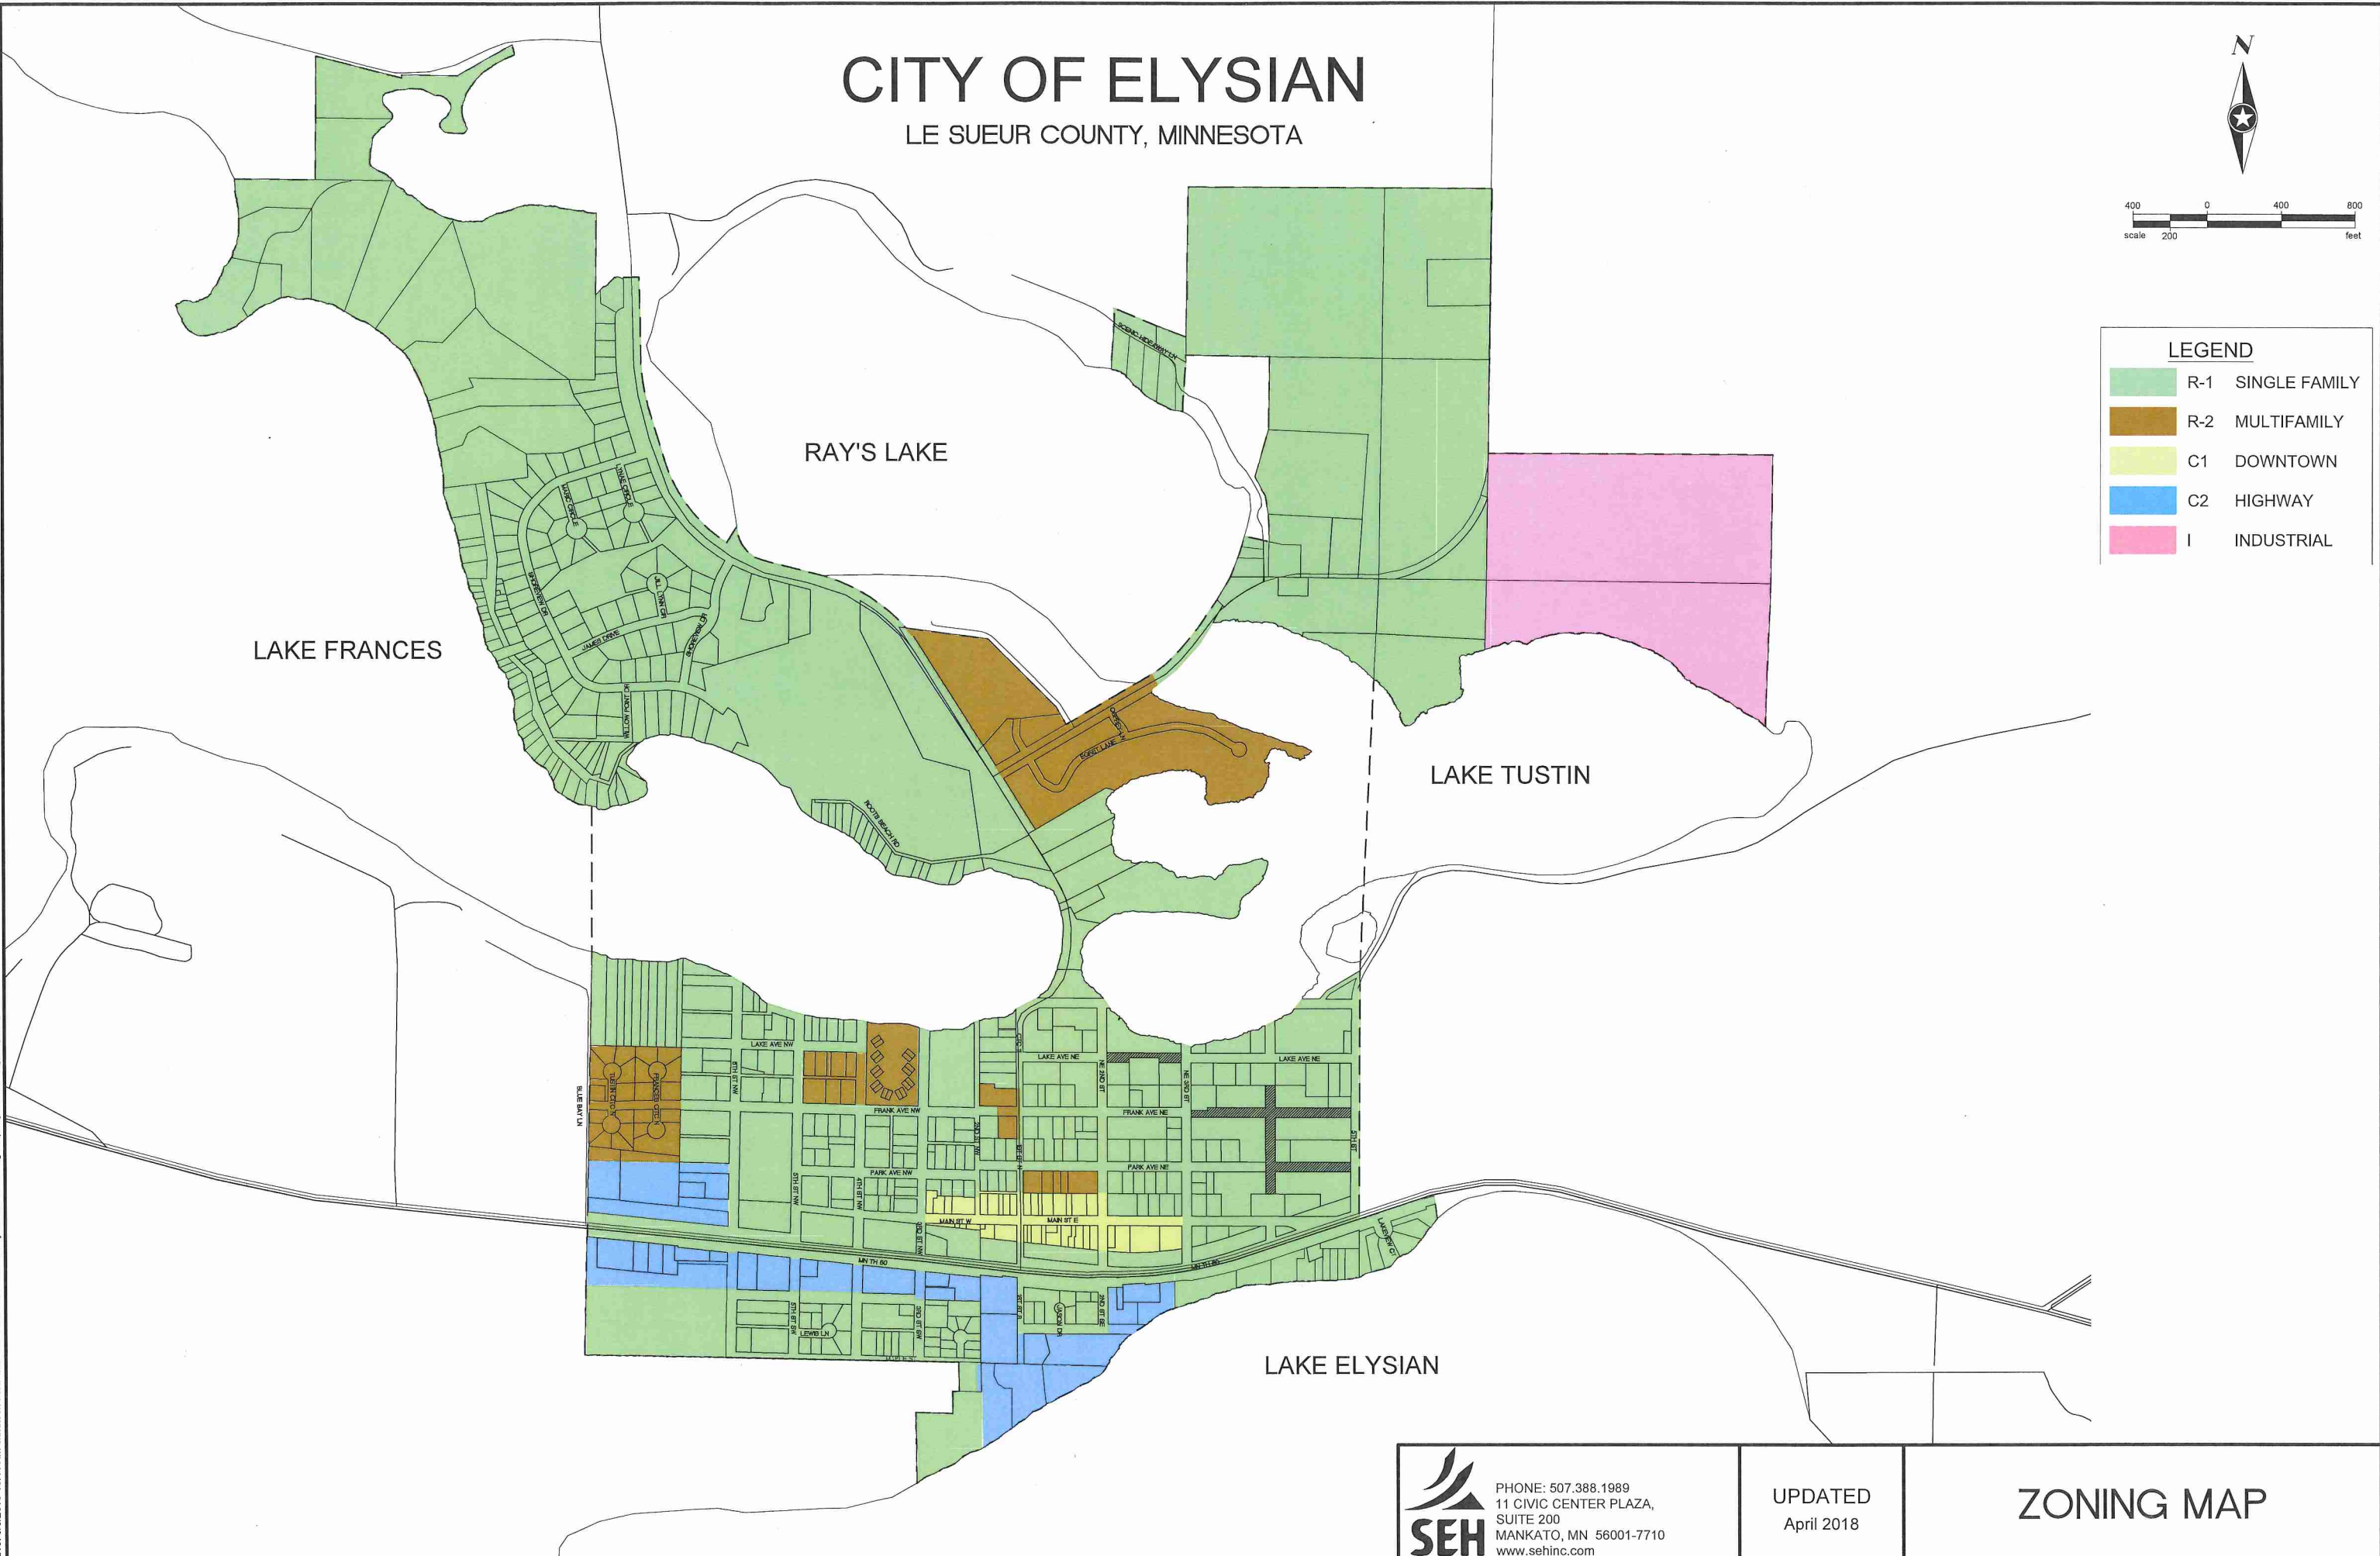

CITY OF ELYSIAN

LE SUEUR COUNTY, MINNESOTA

LEGEND

	R-1 SINGLE FAMILY
	R-2 MULTIFAMILY
	C1 DOWNTOWN
	C2 HIGHWAY
	I INDUSTRIAL

Save: 9/6/2018 10:44 AM sknudson Plot: 9/6/2018 11:45 AM P:\AE\IE\Elysi\128674\Zoning Map\Elysiian Zoning Map.dwg

PHONE: 507.388.1989
 11 CIVIC CENTER PLAZA,
 SUITE 200
 MANKATO, MN 56001-7710
www.sehinc.com

UPDATED
 April 2018

ZONING MAP