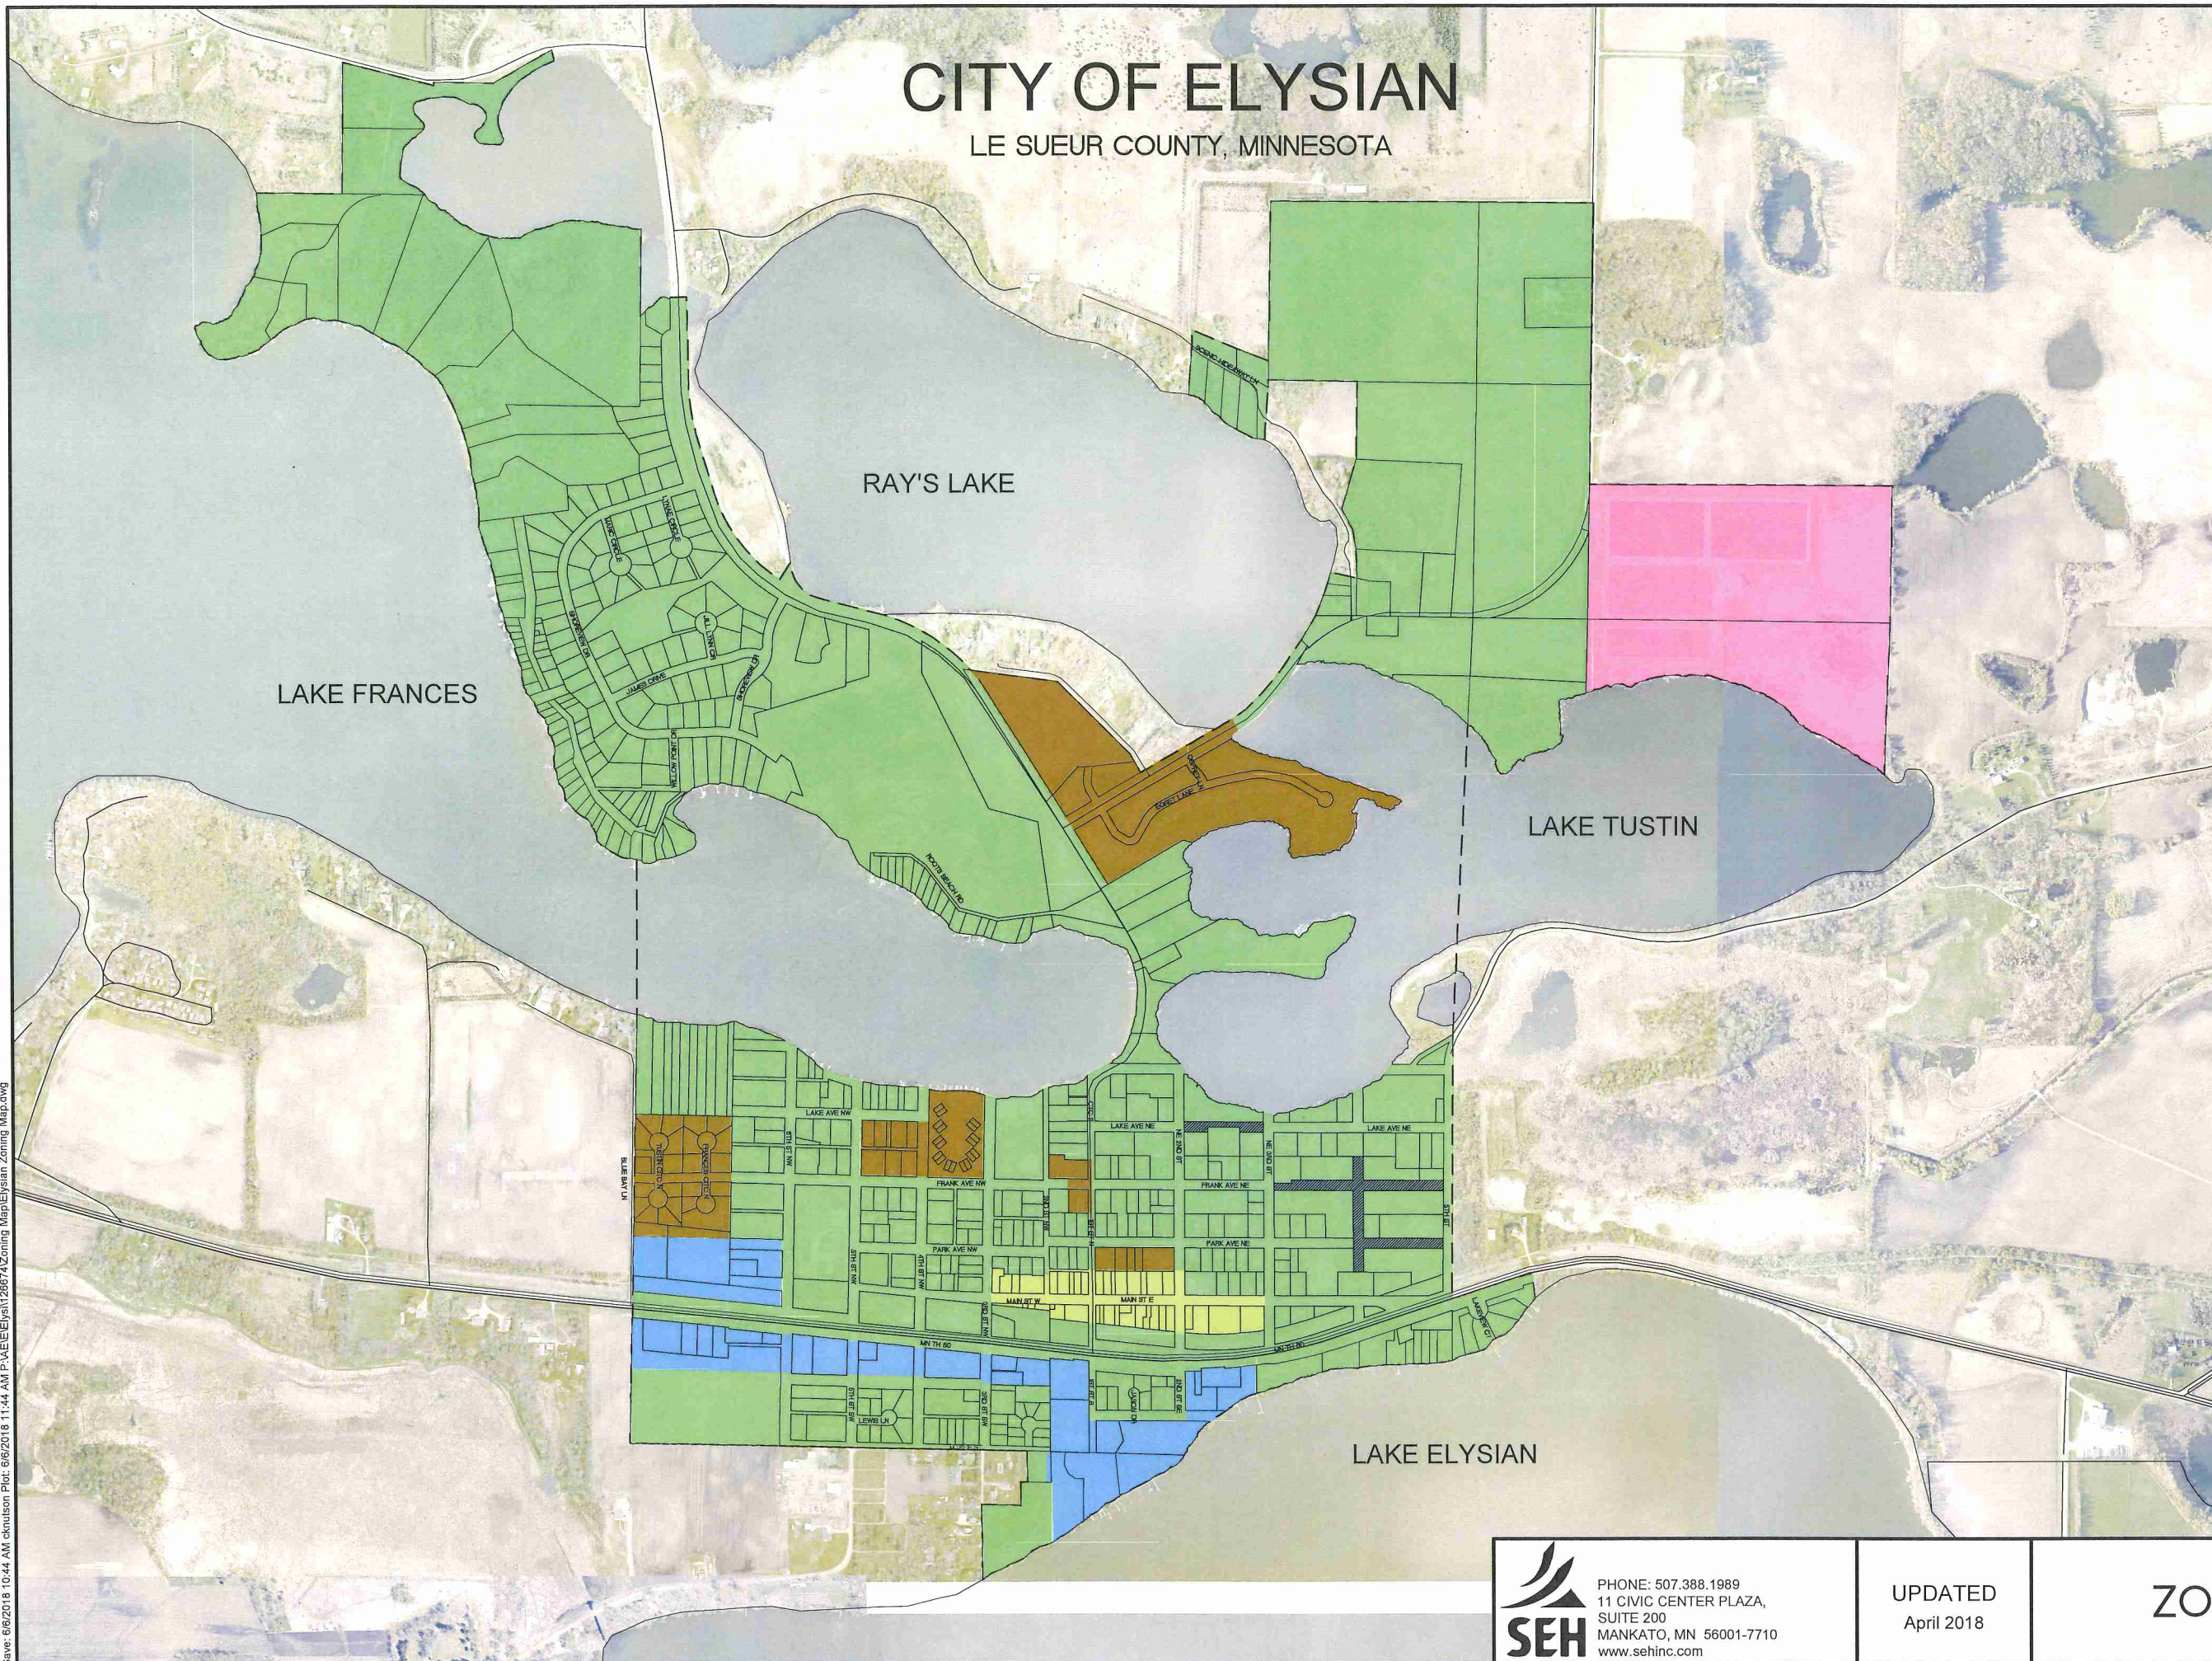

# CITY OF ELYSIAN

LE SUEUR COUNTY, MINNESOTA

400 0 400 800  
scale 200 feet

## LEGEND

-  R-1 SINGLE FAMILY
-  R-2 MULTIFAMILY
-  C1 DOWNTOWN
-  C2 HIGHWAY
-  I INDUSTRIAL

Save: 6/6/2018 10:44 AM dkoulson Plot: 6/6/2018 11:44 AM P:\AE\Ely\126874\Zoning Map\Ely\Zoning Map.dwg

 PHONE: 507.388.1989  
11 CIVIC CENTER PLAZA,  
SUITE 200  
MANKATO, MN 56001-7710  
www.sehinc.com

# ZONING MAP